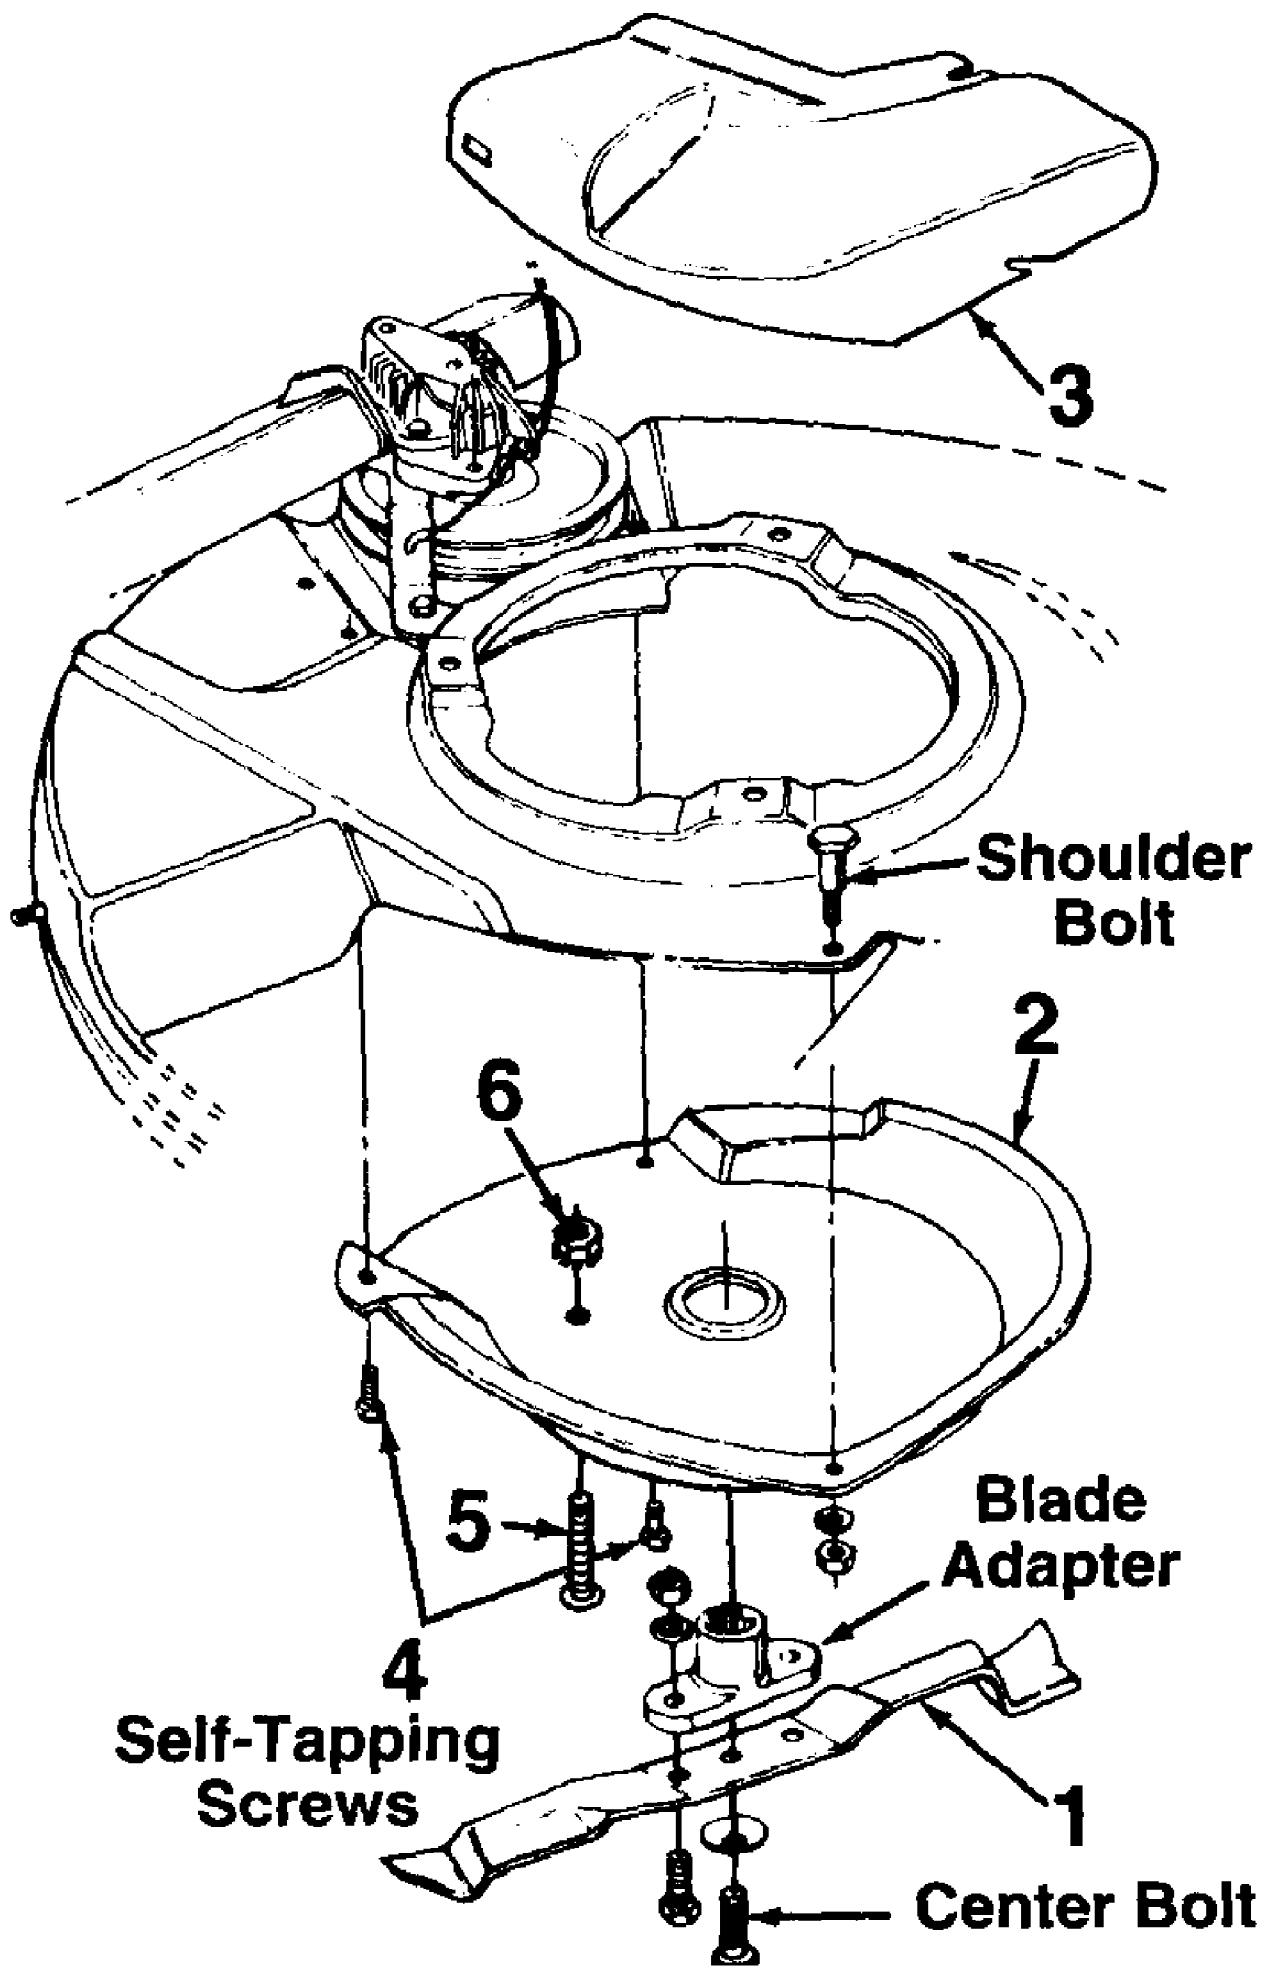

190-094-190 21" Mulching Kit (1996)
21" Mulching Kit For Convertible Mowers

190-094-190 21" Mulching Kit (1996)
21" Mulching Kit For Convertible Mowers

Ref #	Part Number	Qty	S/P/F	Description
1	742-0563	1	S	Mulching Blade
2	782-7555	1	S/F	Mulching Baffle
3	731-1343	1	S	Mulching Plug
4	710-0372	1	F	Self-Tapping Screw
5	710-0578	1	/P	Phillips Scr. 1/4-20 x 1.5" Lg.
6	712-0271	1	/P	Hex Sems Nut 1/4-20 Thd.